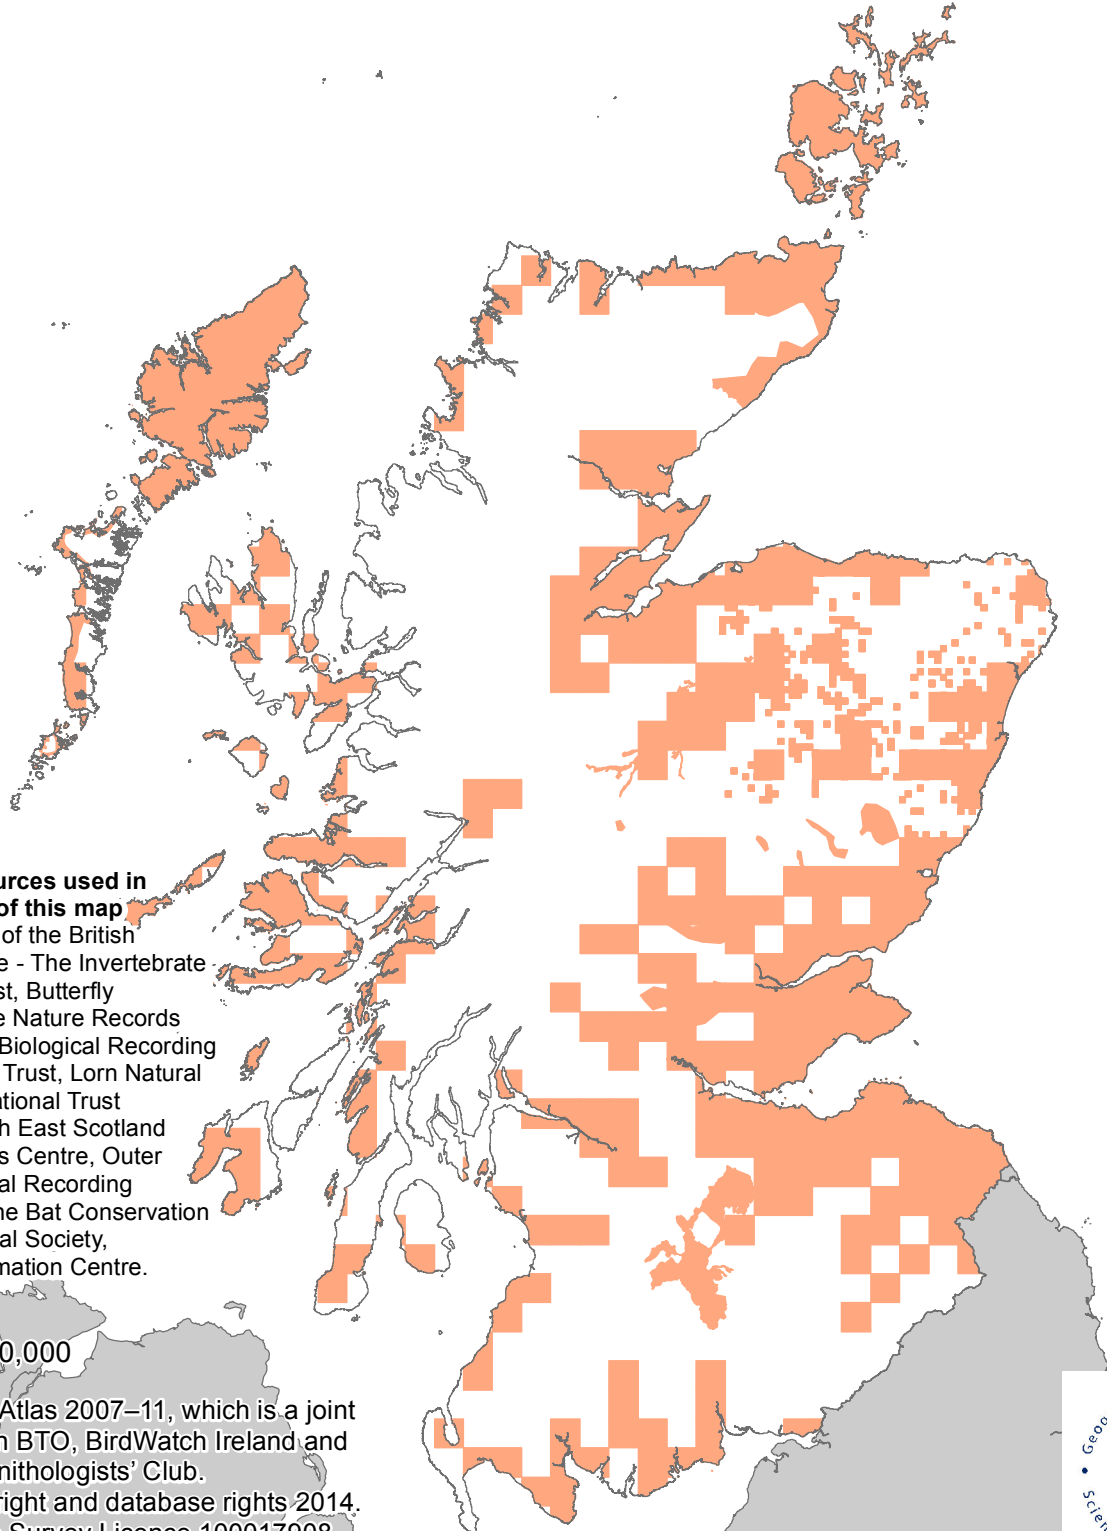

Scottish Natural Heritage
Dualchas Nàdair na h-Alba

The Scottish Government
Riaghaltas na h-Alba

Wader Grazed Grassland Targeting Map

 10 km squares with 25 or more target species present, plus Lewis, Harris, Orkney, plus RSPB wader hotspots

Species data sources used in the compilation of this map

Botanical Society of the British Isles, BTO, Buglife - The Invertebrate Conservation Trust, Butterfly Conservation, Fife Nature Records Centre, Highland Biological Recording Group, John Muir Trust, Lorn Natural History Group, National Trust for Scotland, North East Scotland Biological Records Centre, Outer Hebrides Biological Recording Project, RSPB, The Bat Conservation Trust, The Mammal Society, The Wildlife Information Centre.

Scale 1:2,600,000

Data from Bird Atlas 2007–11, which is a joint project between BTO, BirdWatch Ireland and the Scottish Ornithologists' Club.

© Crown Copyright and database rights 2014.

SNH Ordnance Survey Licence 100017908.