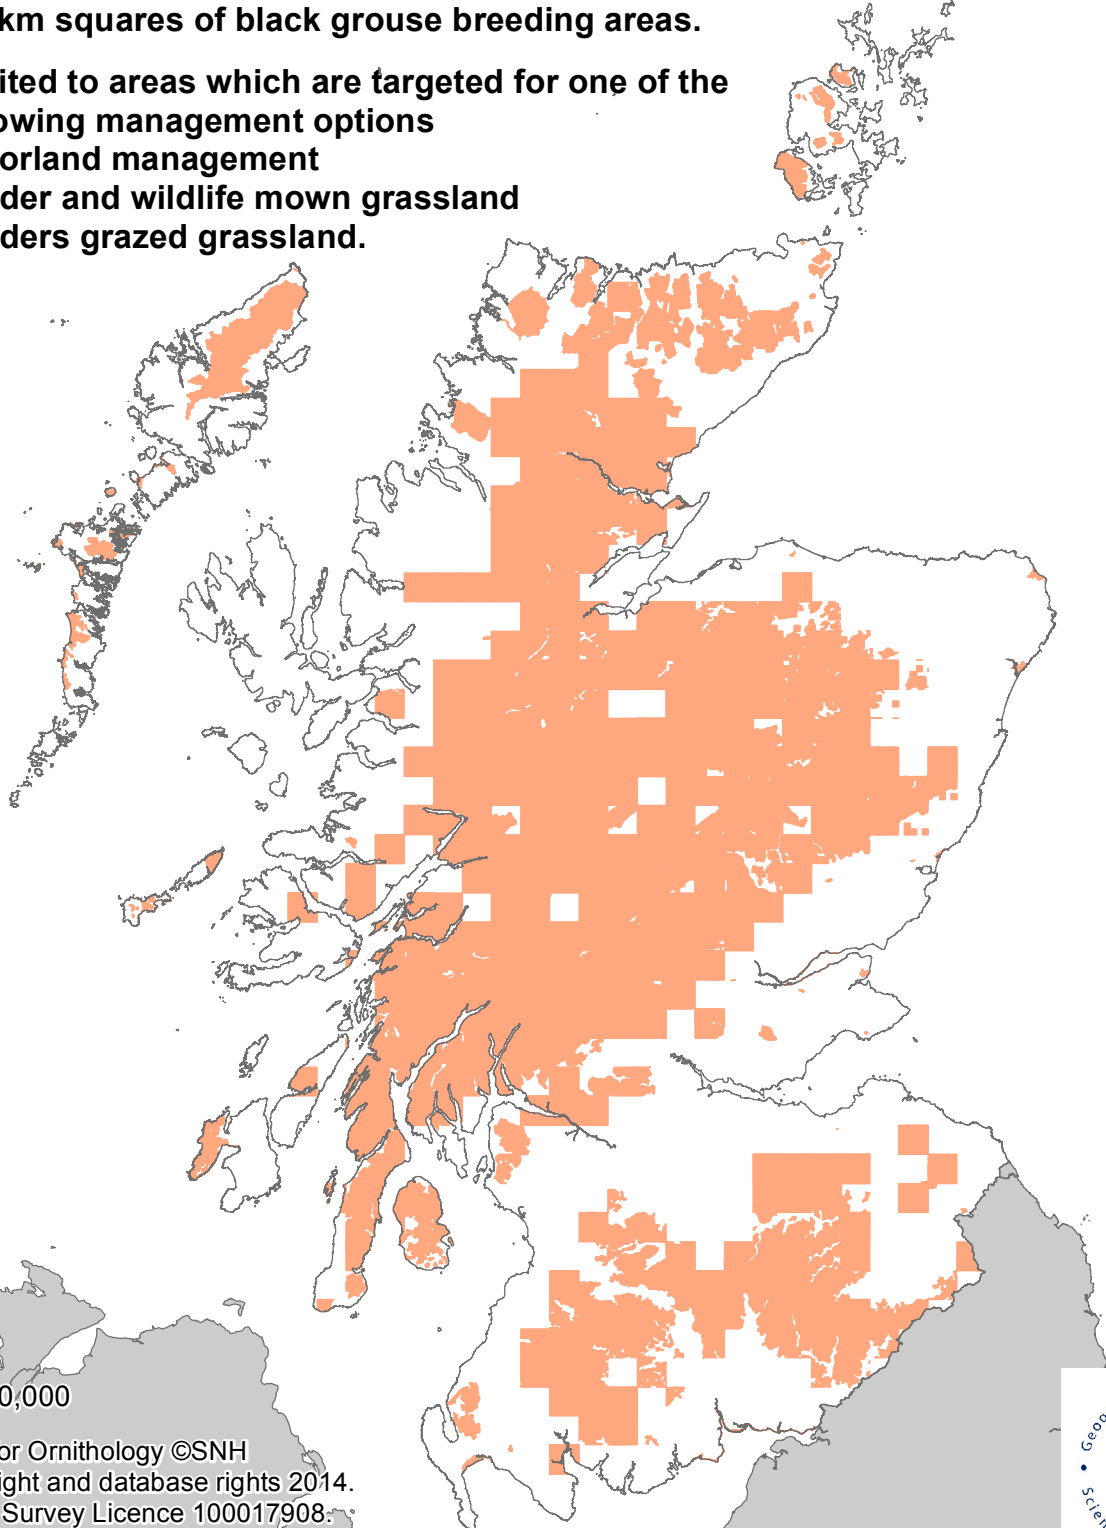

Scottish Natural Heritage
Dualchas Nàdair na h-Alba

The Scottish Government
Riaghaltas na h-Alba

Predator Control Targeting Map

Merge of

- Sites of Special Scientific Interest designated for breeding bird assemblage (excluding woodland sites) and/or short-eared owl and/or hen harrier.
- 10 km squares of black grouse breeding areas.

Limited to areas which are targeted for one of the following management options

- Moorland management
- Wader and wildlife mown grassland
- Waders grazed grassland.

Scale 1:2,600,000

© British Trust for Ornithology ©SNH
© Crown Copyright and database rights 2014.
SNH Ordnance Survey Licence 100017908.
SG Ordnance Survey Licence number 100024655.