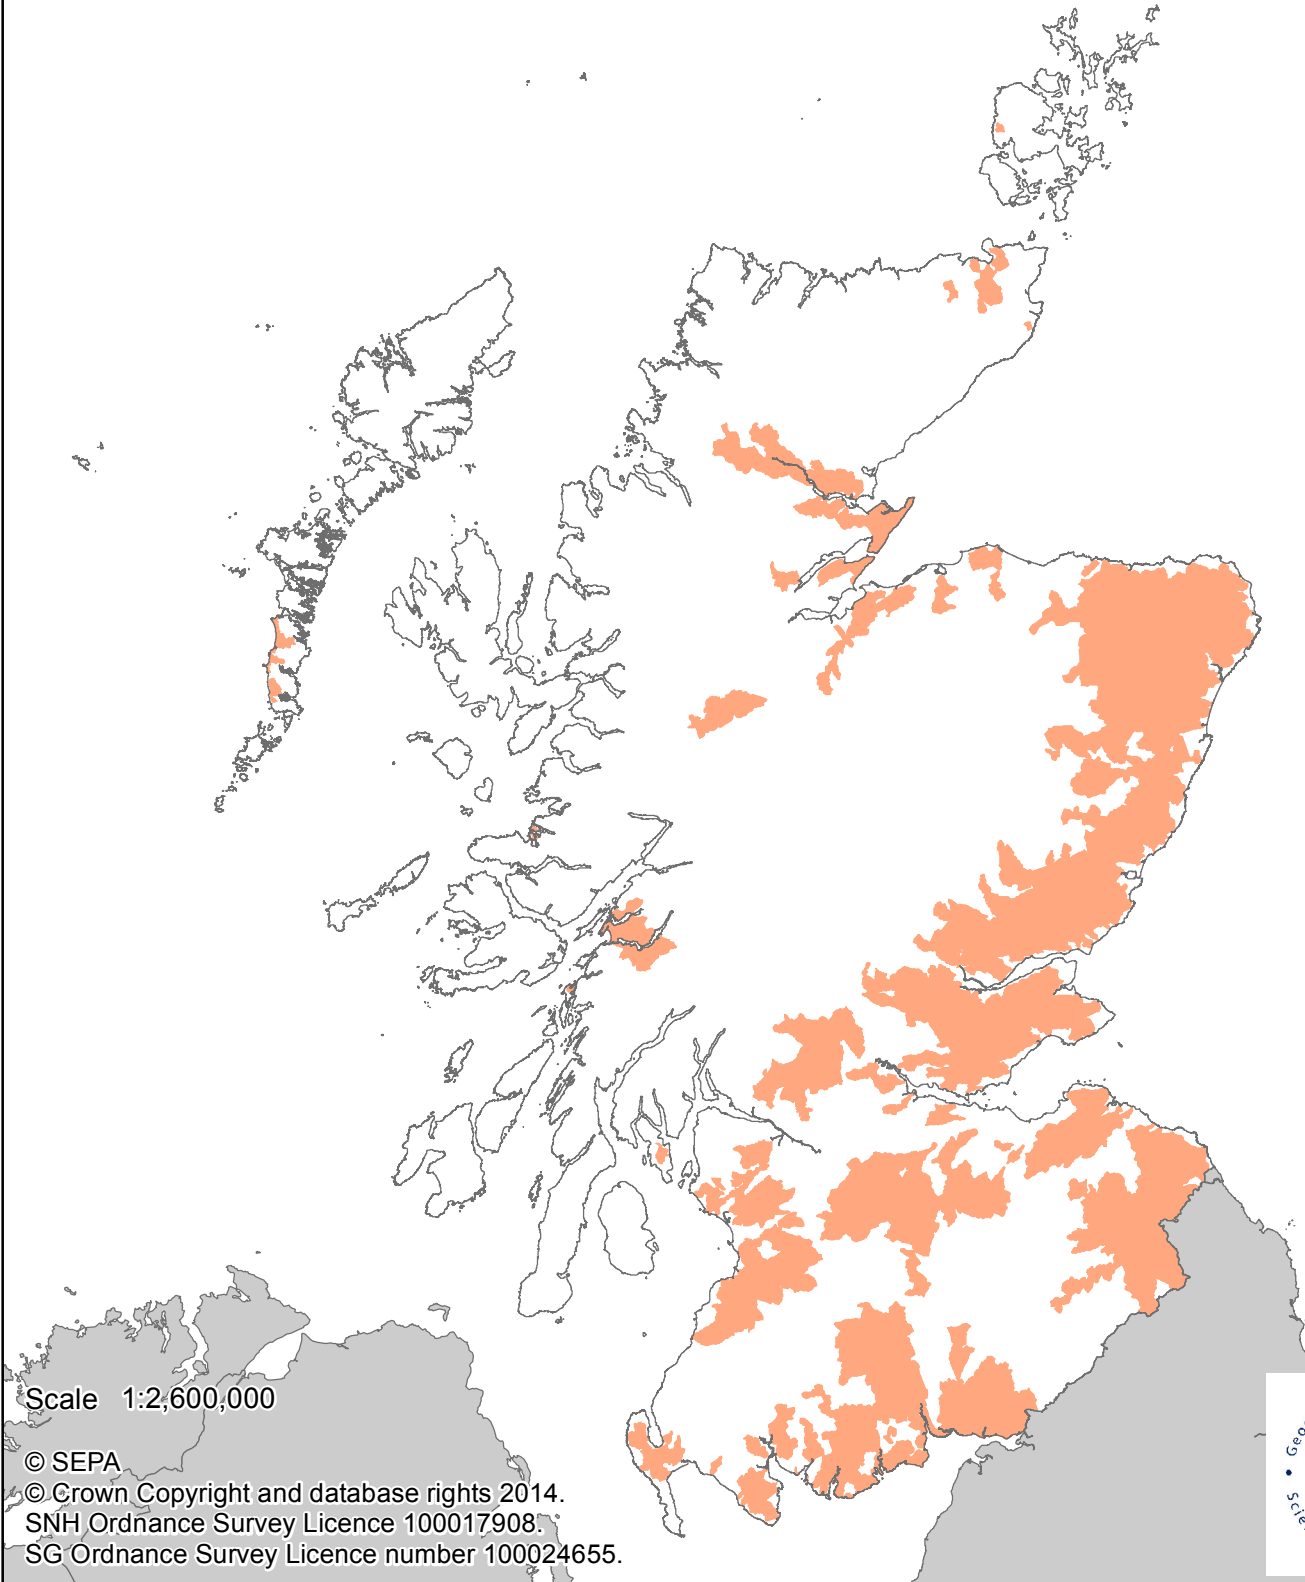

Scottish Natural Heritage
Dualchas Nàdair na h-Alba

Scotland's centre of expertise for waters

The Scottish Government
Riaghaltas na h-Alba

Managing Steading Drainage and Rural Sustainable Drainage Systems Targeting Map

 Water Quality Target Area

Scale 1:2,600,000

© SEPA
© Crown Copyright and database rights 2014.
SNH Ordnance Survey Licence 100017908.
SG Ordnance Survey Licence number 100024655.