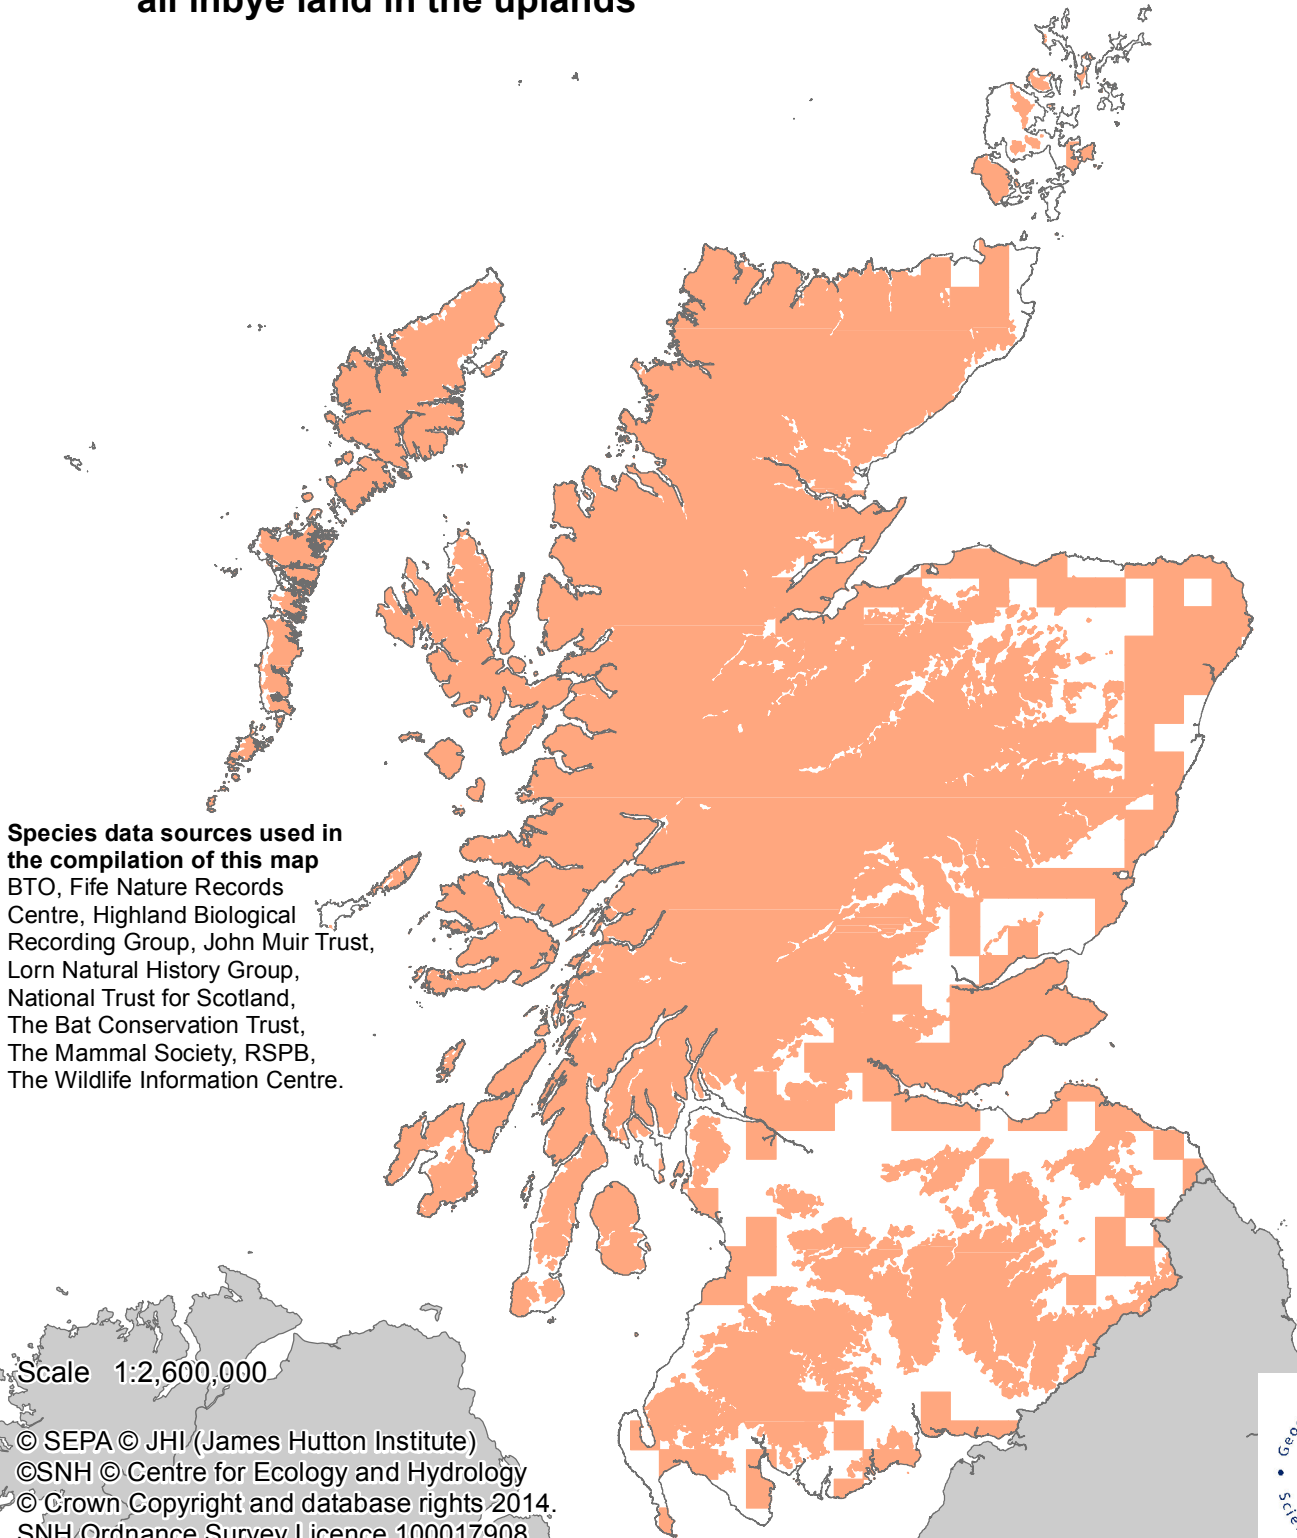

Scottish Natural Heritage
Dualchas Nàdair na h-Alba

The Scottish Government
Riaghaltas na h-Alba

Retention of Winter Stubbles for Wildlife and Water Quality Targeting Map

 10 km squares with 16 or more target species present plus all inbye land in the uplands

Species data sources used in the compilation of this map
 BTO, Fife Nature Records Centre, Highland Biological Recording Group, John Muir Trust, Lorn Natural History Group, National Trust for Scotland, The Bat Conservation Trust, The Mammal Society, RSPB, The Wildlife Information Centre.

Scale 1:2,600,000

© SEPA © JHI (James Hutton Institute)
 ©SNH © Centre for Ecology and Hydrology
 © Crown Copyright and database rights 2014.
 SNH Ordnance Survey Licence 100017908.
 SG Ordnance Survey Licence number 100024655.