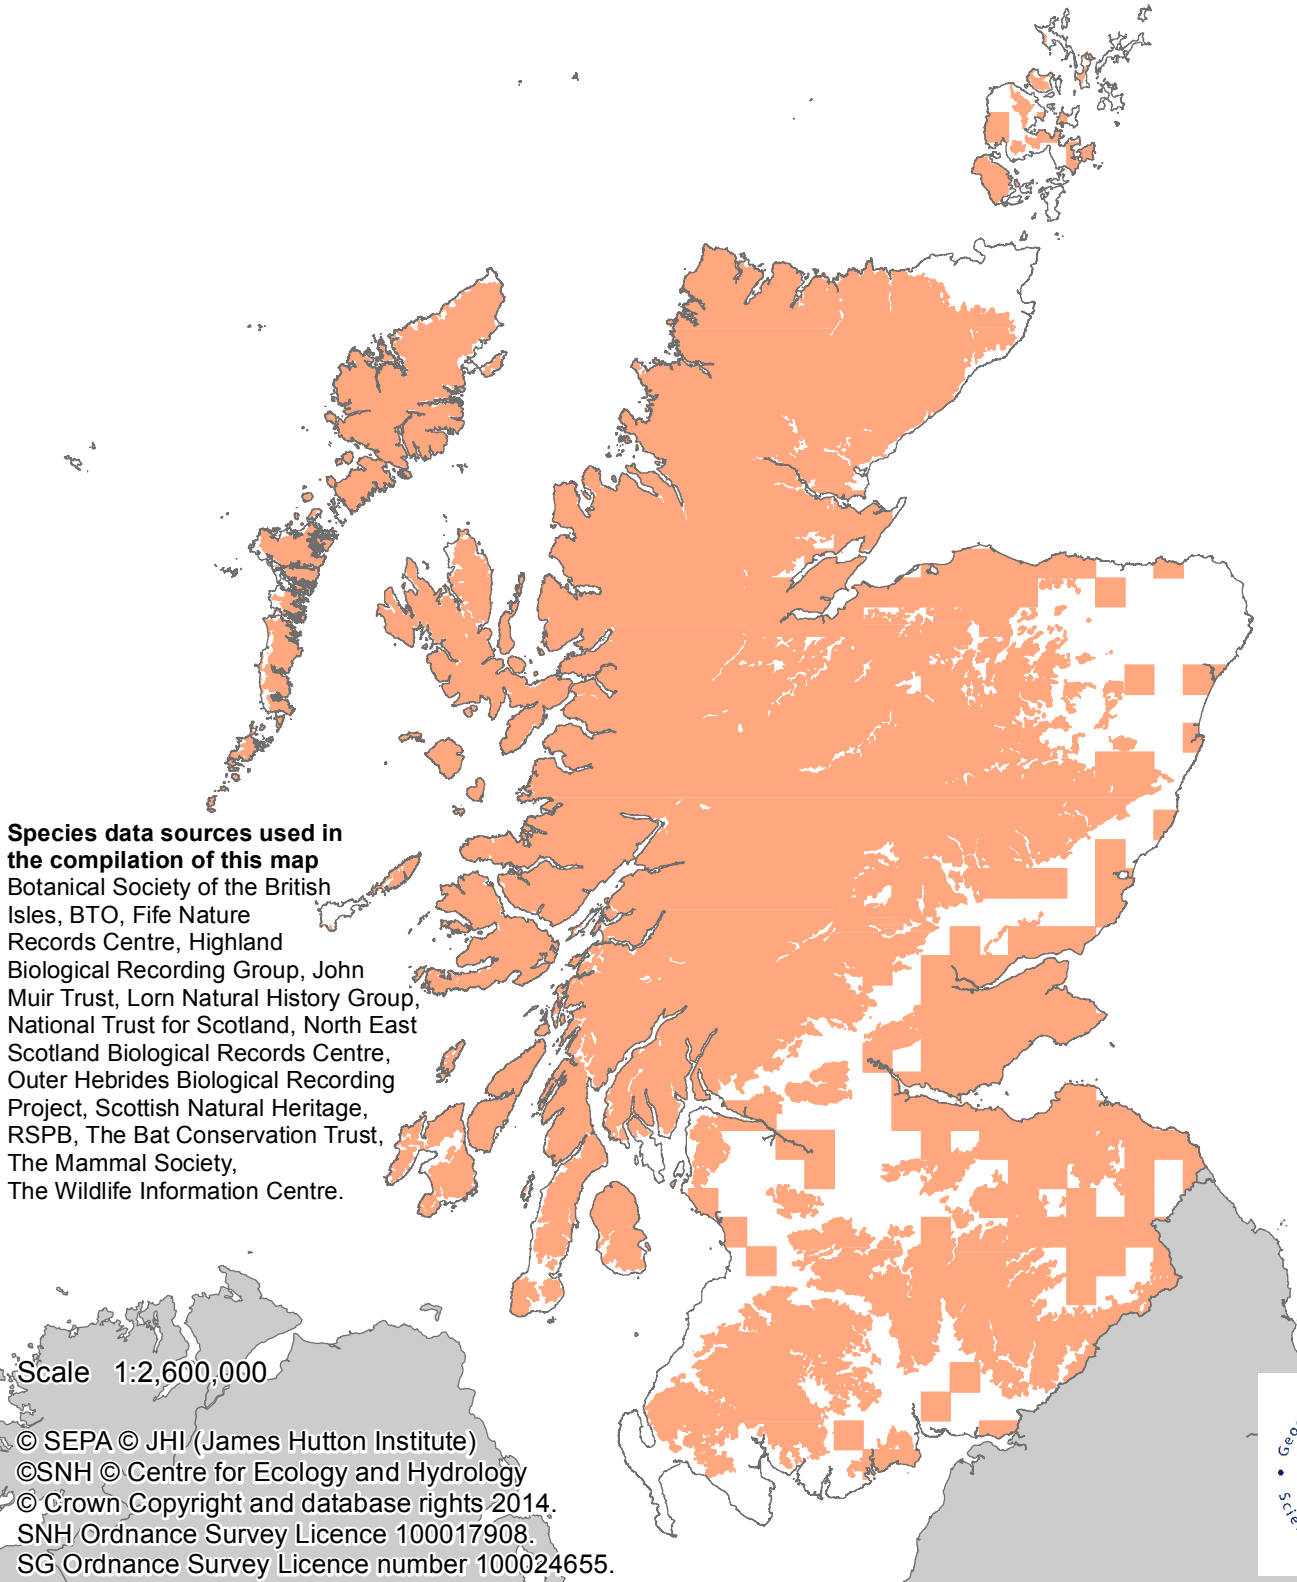

Scottish Natural Heritage  
Dualchas Nàdair na h-Alba

The Scottish Government  
Riaghaltas na h-Alba

# Unharvested Conservation Headlands for Wildlife Targeting Map

 10 km squares with 17 or more target species present plus all inbye land in the uplands

**Species data sources used in the compilation of this map**