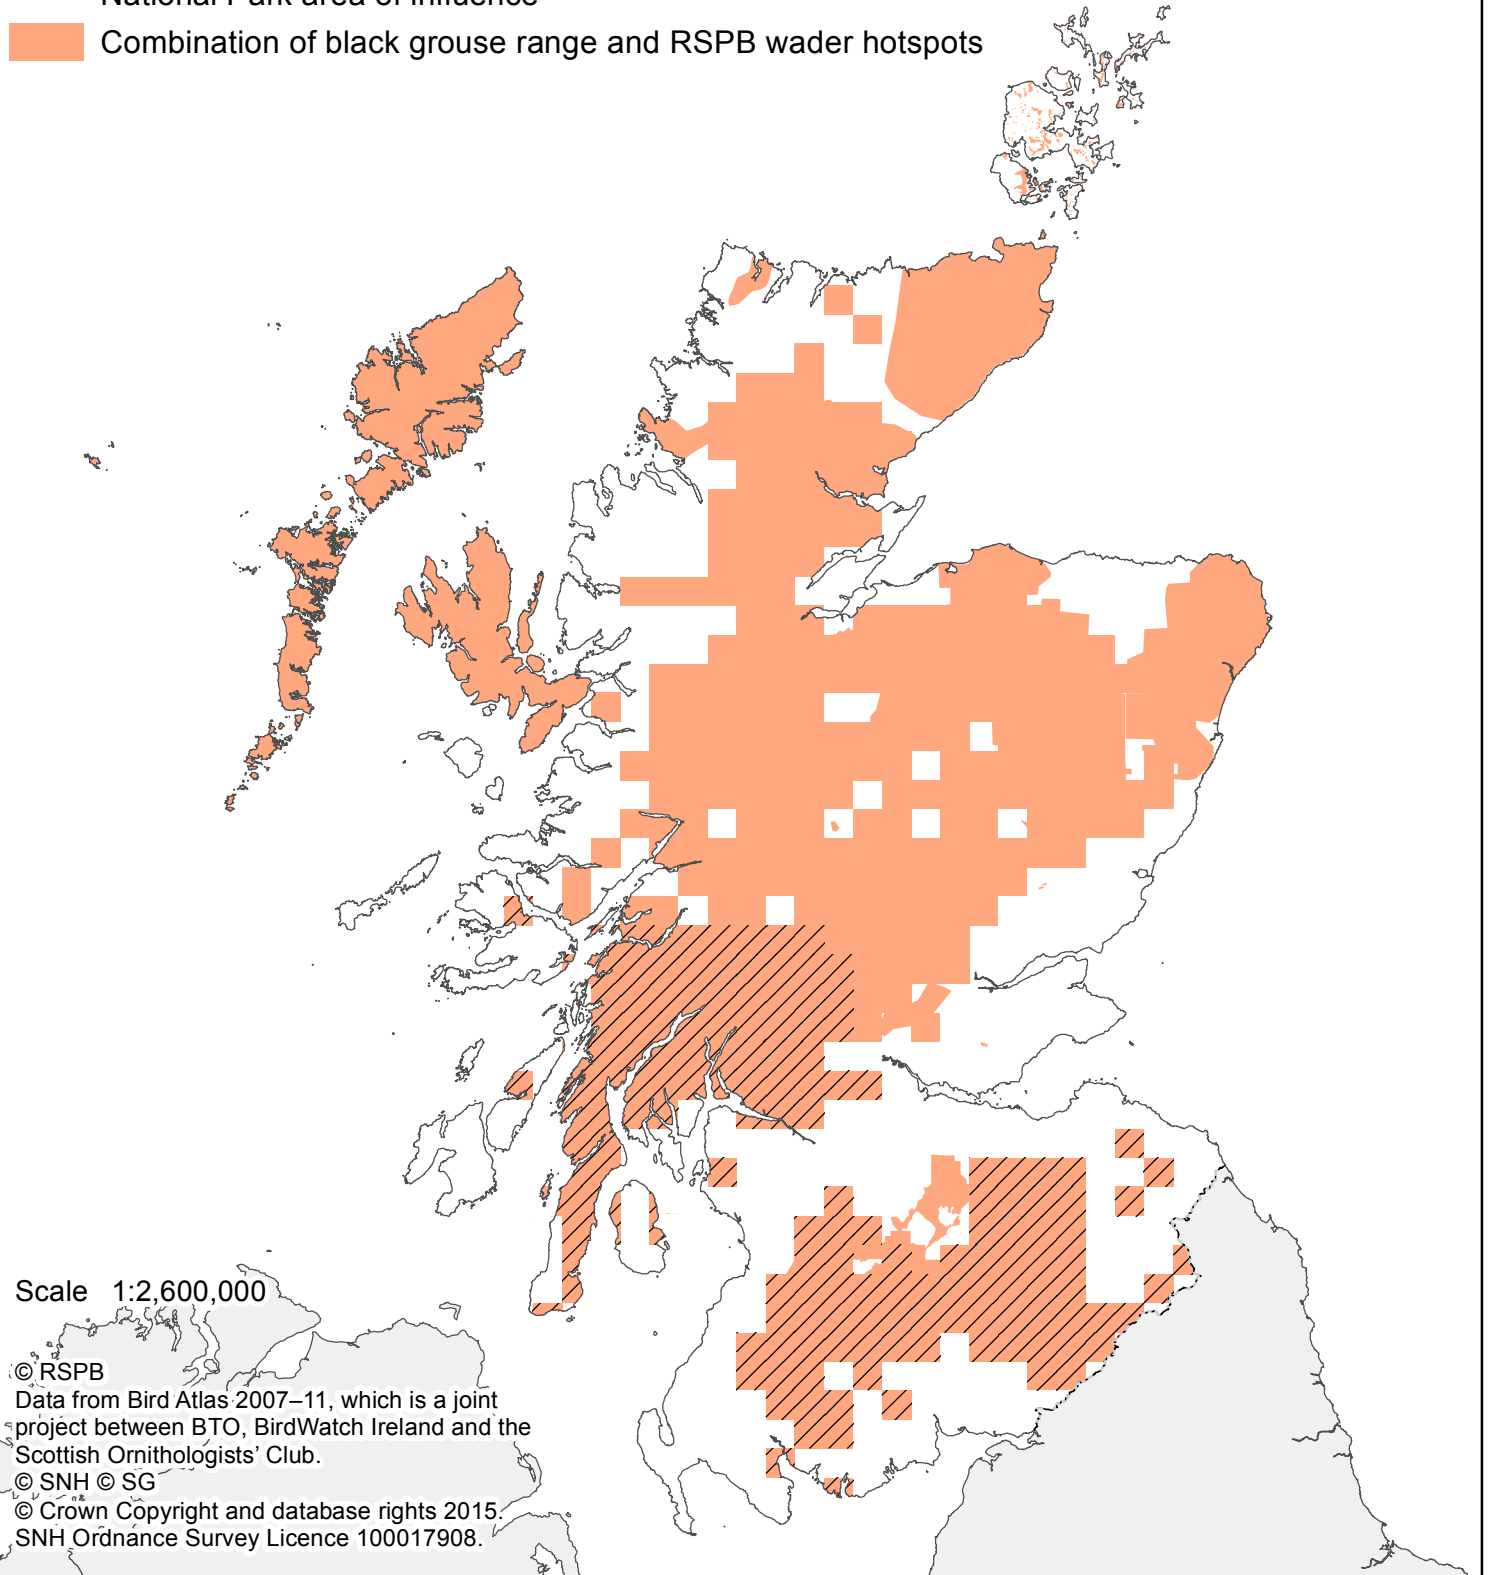

Scottish Natural Heritage
Dualchas Nàdair na h-Alba

National Priority – Biodiversity Vulnerable Priority Species Target Map

Black grouse (*Tetrao tetrix*)

Updated map for 2016

//// Declining southern population including Loch Lomond and Trossachs National Park area of influence

Combination of black grouse range and RSPB wader hotspots

Scale 1:2,600,000

© RSPB
Data from Bird Atlas 2007–11, which is a joint project between BTO, BirdWatch Ireland and the Scottish Ornithologists' Club.

© SNH © SG
© Crown Copyright and database rights 2015
SNH Ordnance Survey Licence 100017908.