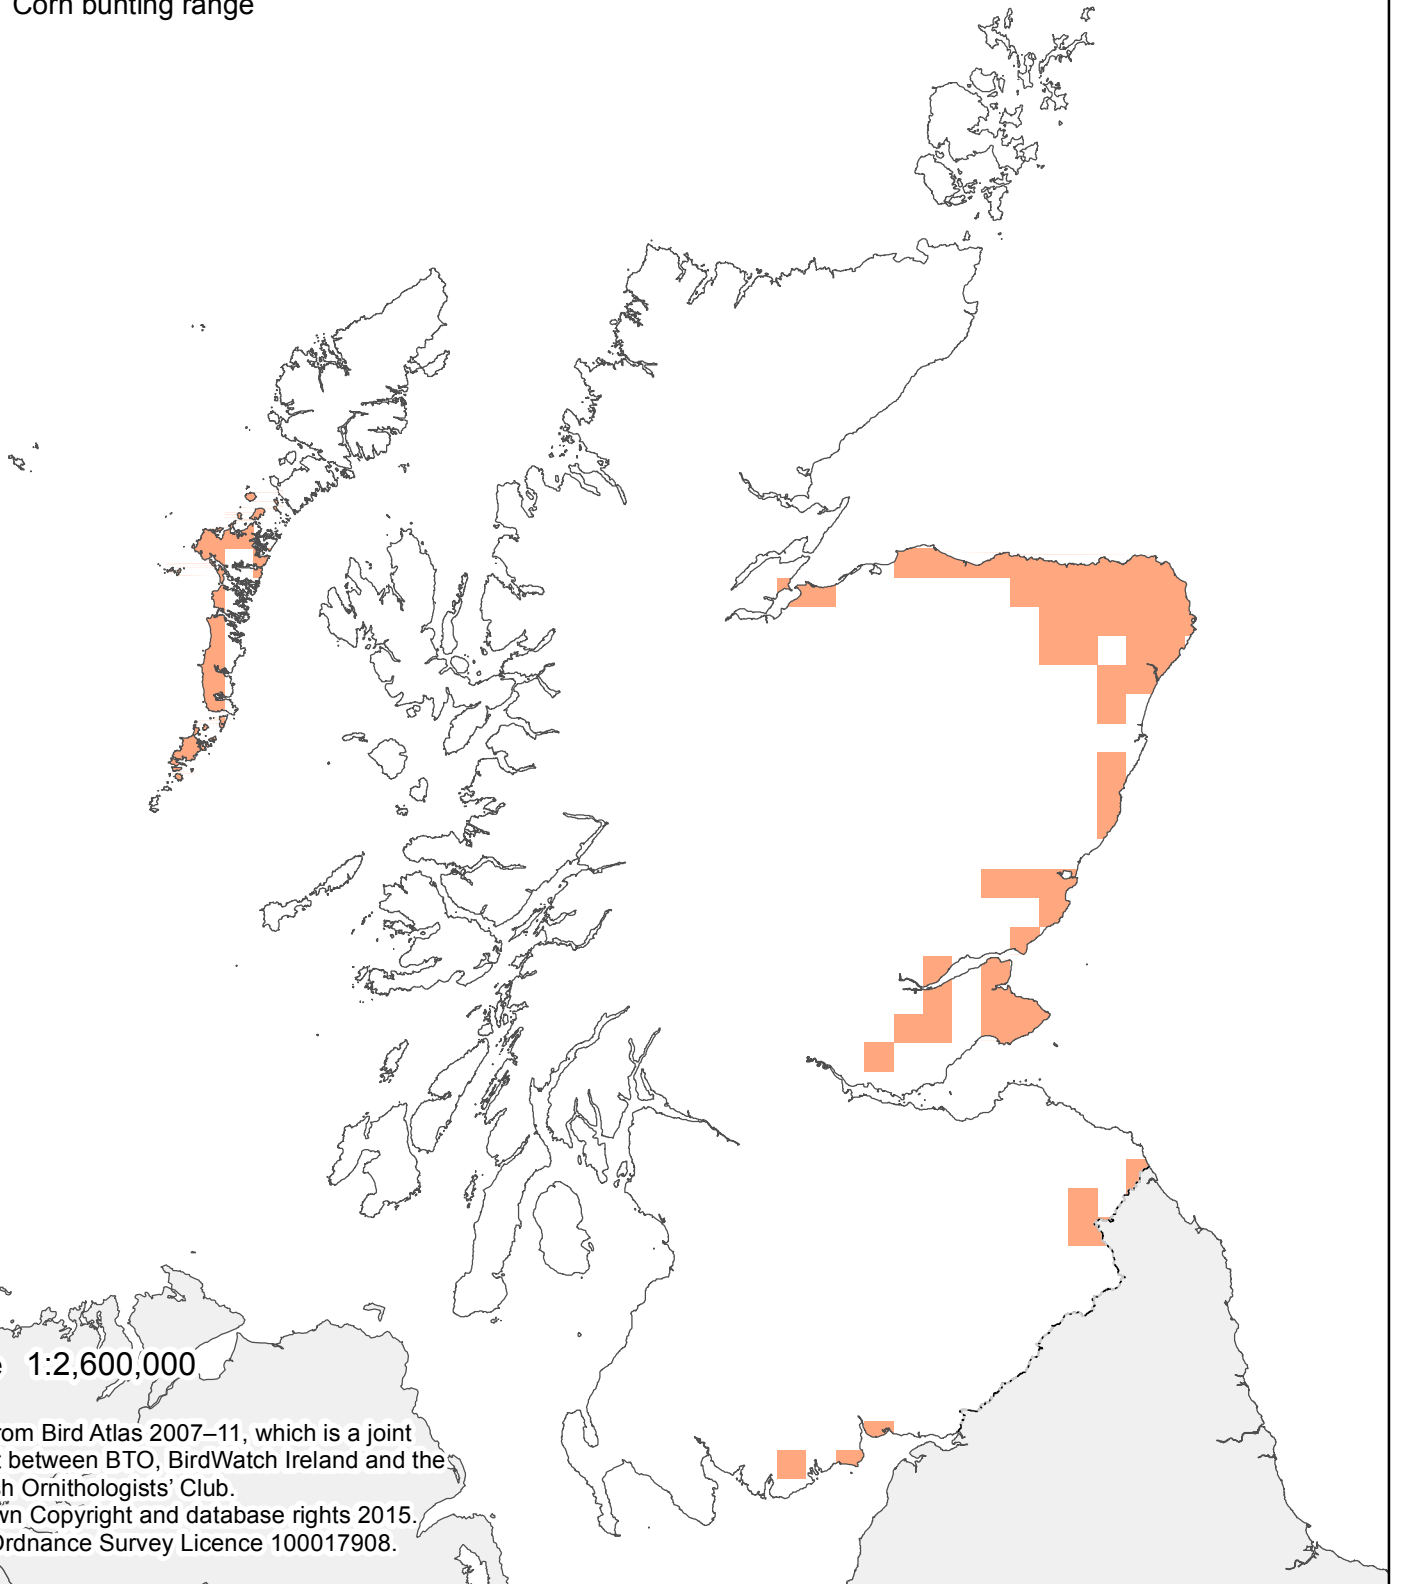

Scottish Natural Heritage
Dualchas Nàdair na h-Alba

National Priority – Biodiversity Vulnerable Priority Species Target Map

Corn bunting (*Emberiza calandra*)

Updated map for 2016

 Corn bunting range

Scale 1:2,600,000

Data from Bird Atlas 2007–11, which is a joint project between BTO, BirdWatch Ireland and the Scottish Ornithologists' Club.

© Crown Copyright and database rights 2015.
SNH Ordnance Survey Licence 100017908.